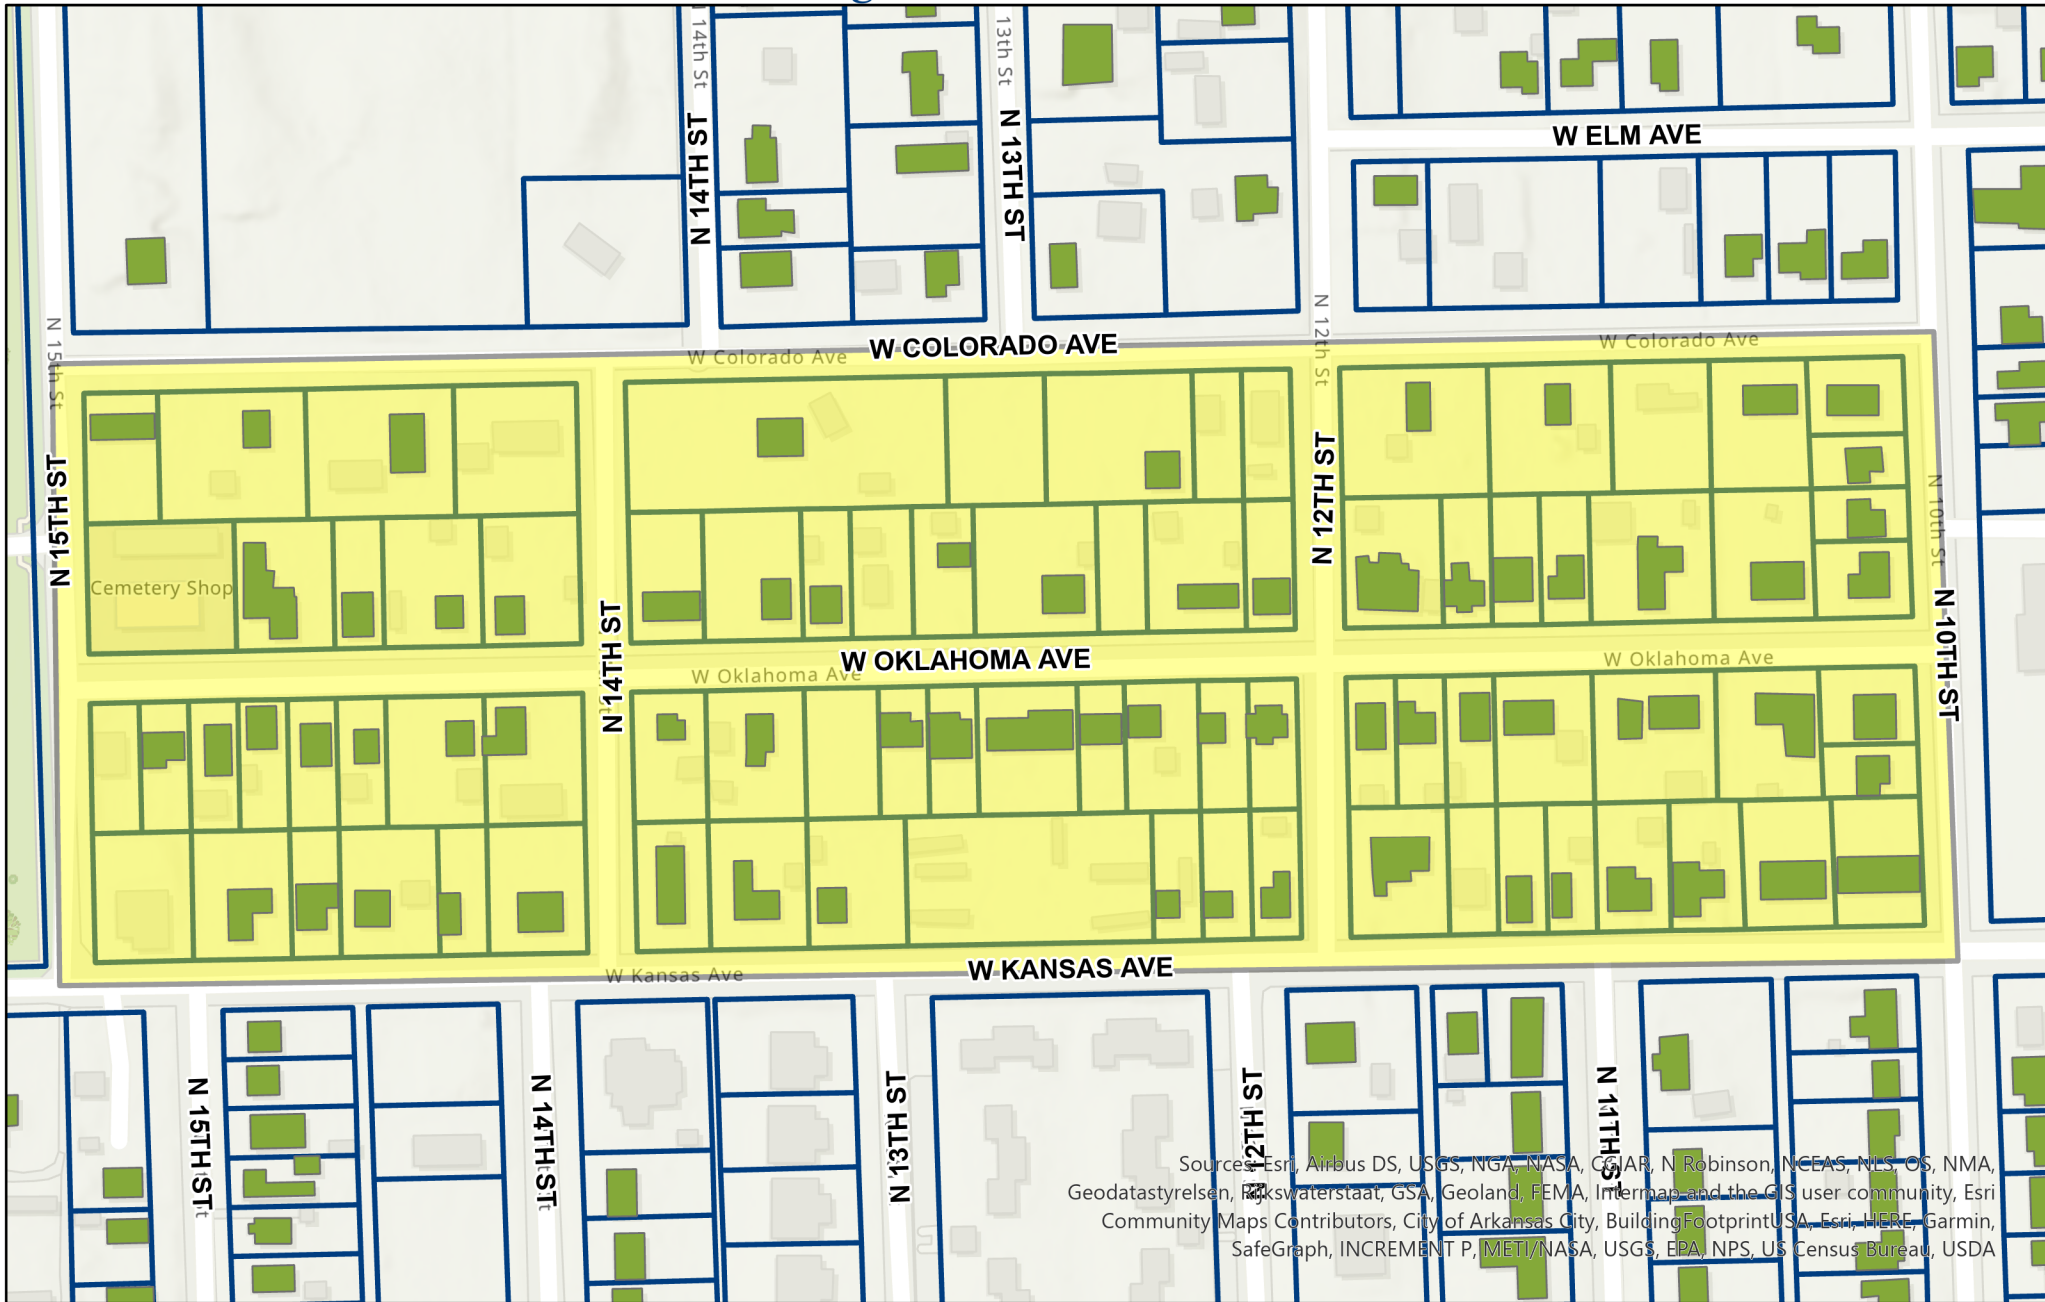

Housing Rehabilitation Areas

Produced by the
City of Arkansas City GIS
using the best available
data to date.
Created: July 08, 2021