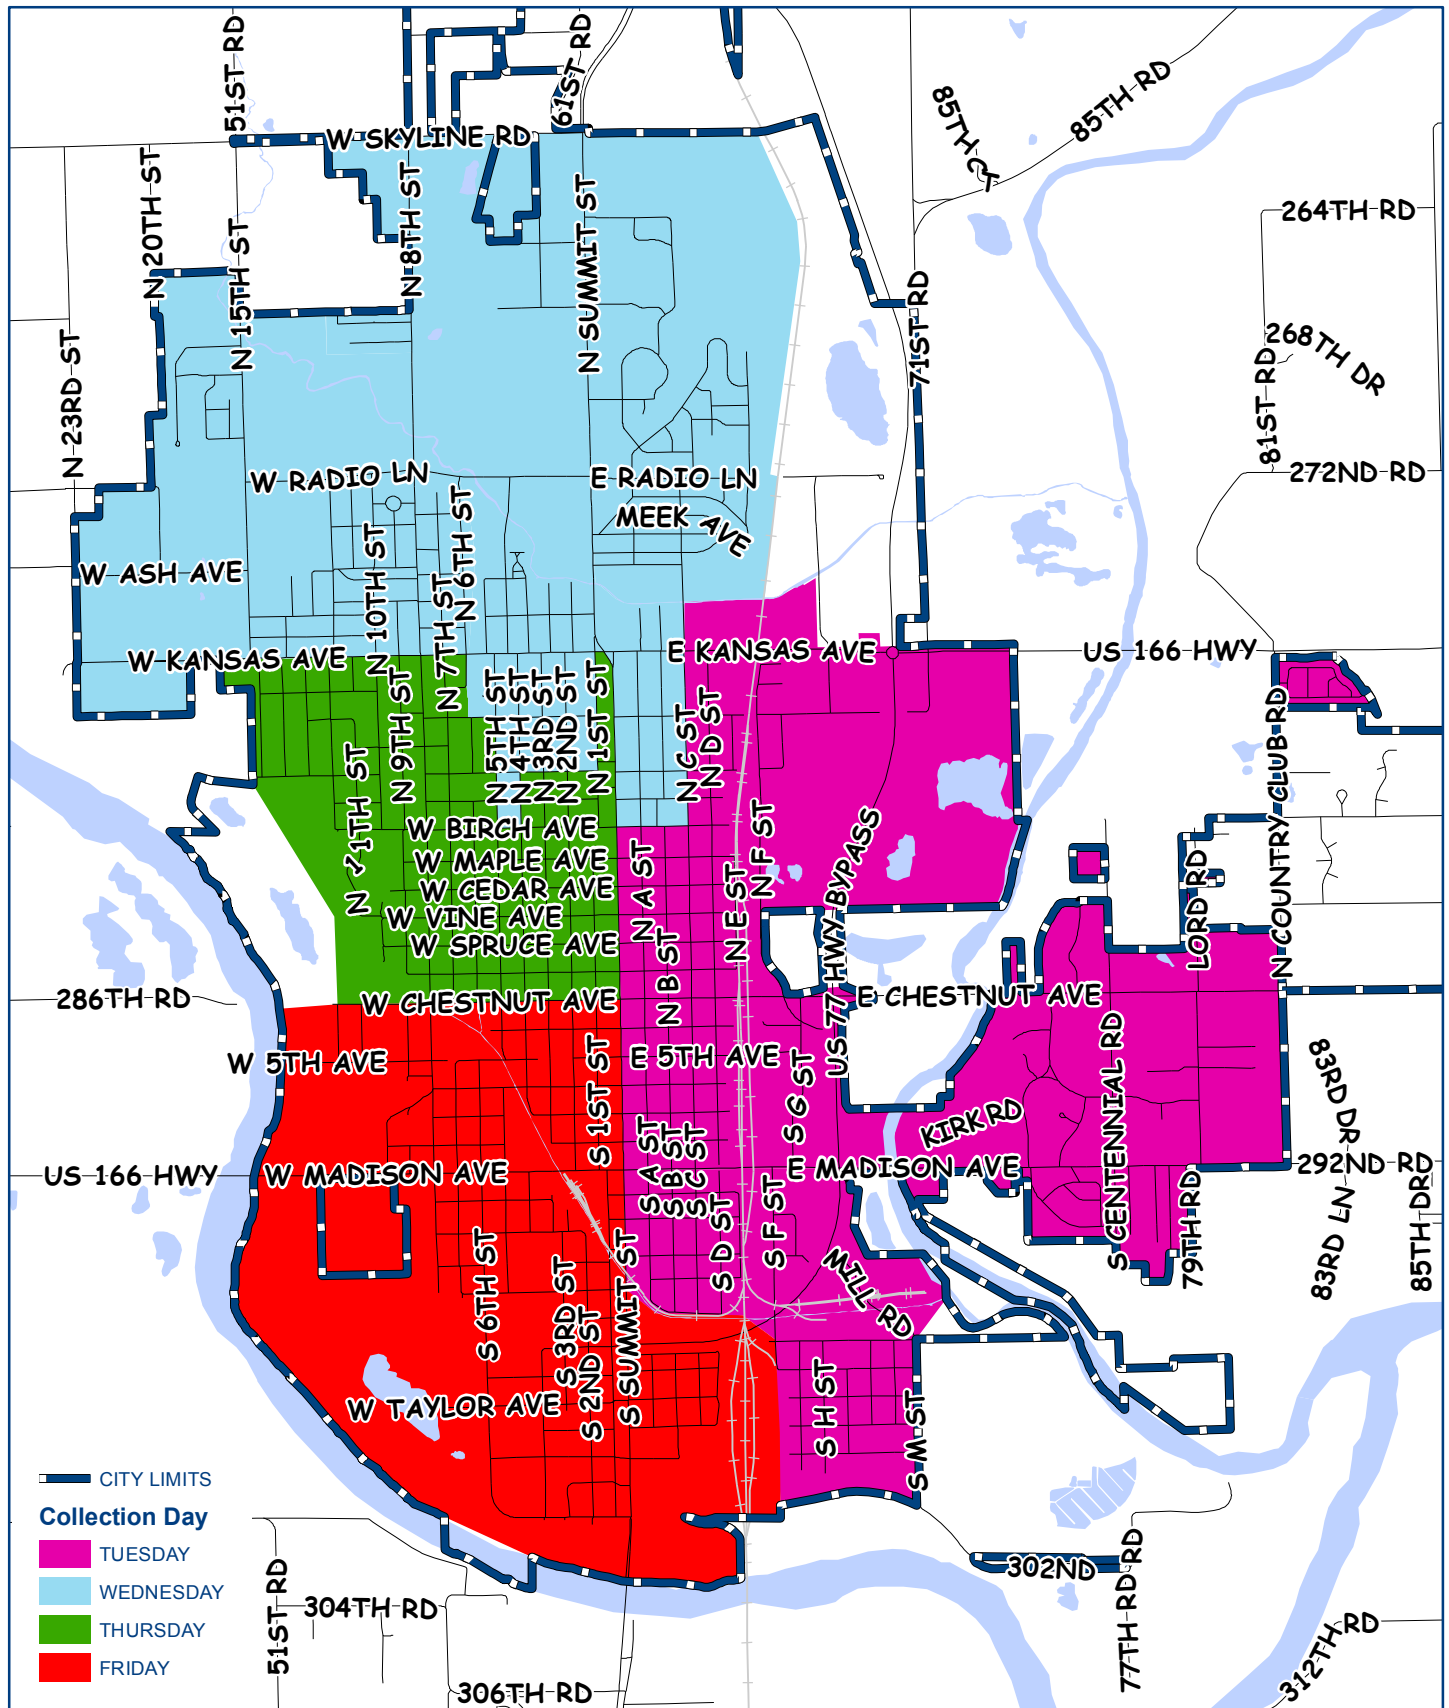

# Independence Day Sanitation Pickup

Produced by the City of Arkansas City GIS using the best available data to date. The City makes no warranty or representation, expressed or implied, with respect to the data displayed. May 09, 2017